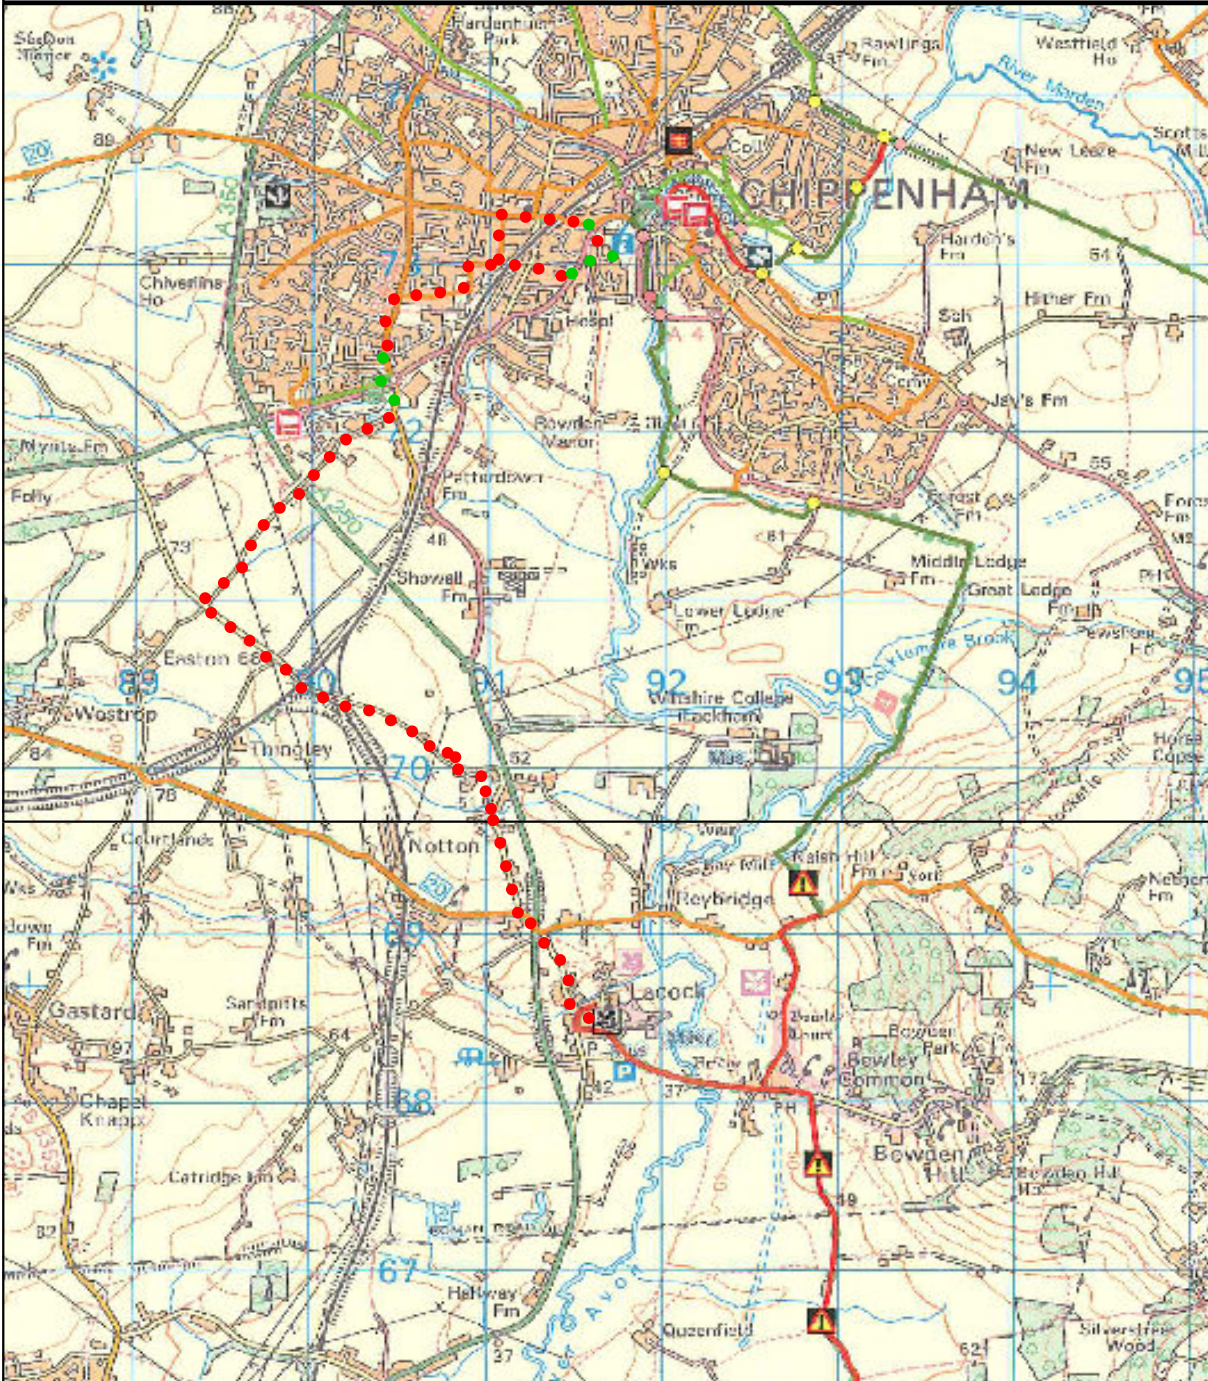

NCR: 403

Chippenham to Lacock diversion

- Existing on-road
- Existing off-road
- On road diversion
- Off-road diversion

Digital mapping solutions from Dotted Eyes ©
Crown Copyright 2005
All rights reserved
Licence number 100019918